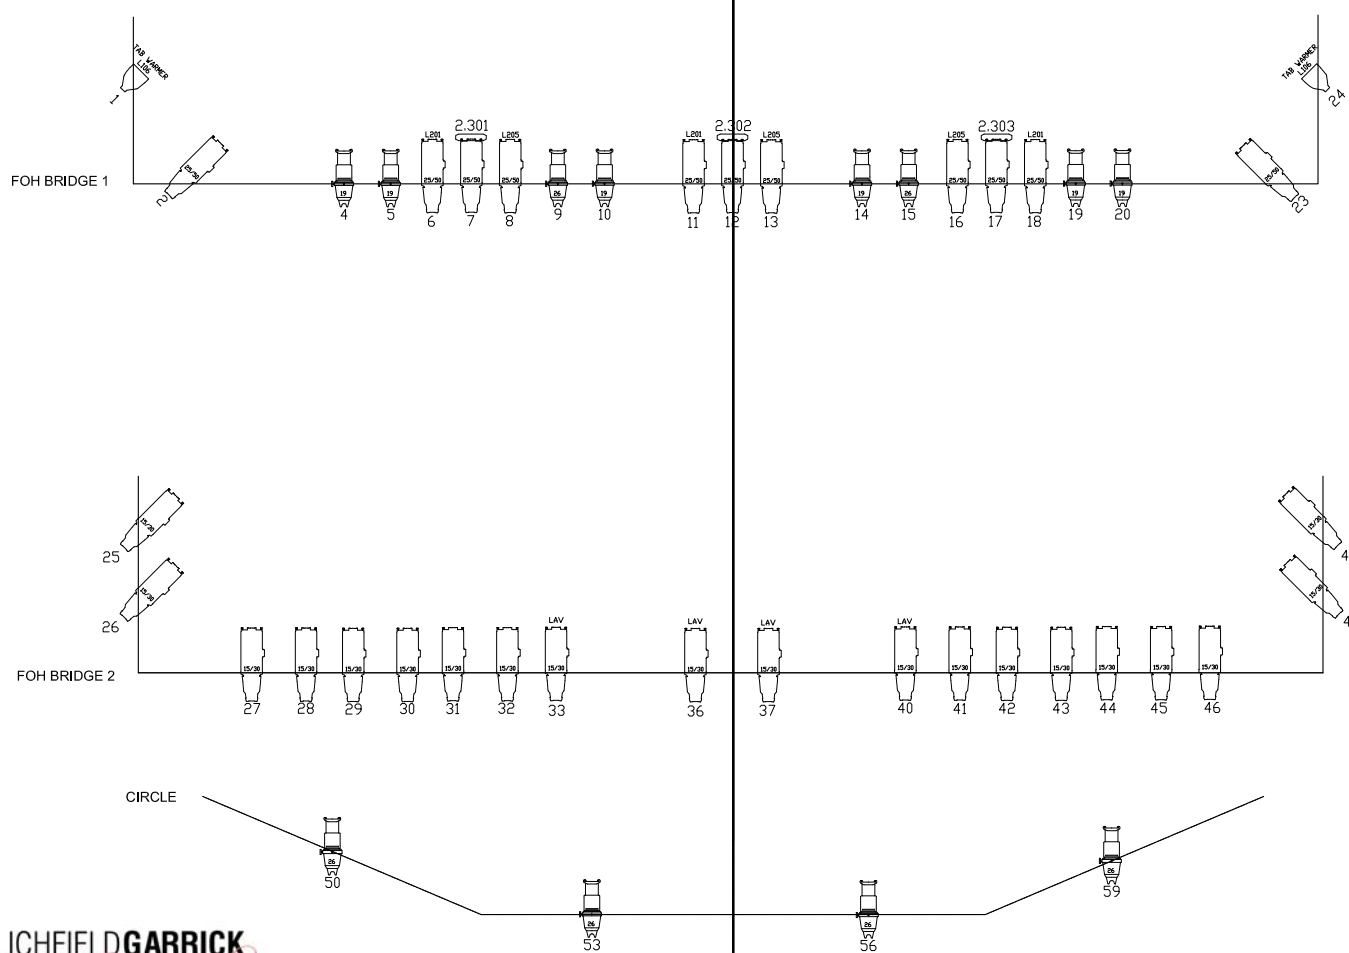

C / L

39	STAR CLOTH
38	BLACK GAUZE
37	
36	
35	LX 6
34	
33	LEGS
32	BORDER
31	
30	
29	
28	
27	LX 5
26	LEGS
25	BORDER
24	
23	
22	
21	
20	SL UP & DOWNER
19	LX 4
18	LEGS
17	BORDER
16	SR UP & DOWNER
15	LX 3
14	
13	
12	LX 2
11	
10	BORDER
9	SCREEN
8	LEGS
7	BORDER
6	
5	
4	
3	LX 1
2	
1	
	House Tabs
	Setting Line

S BOOM LEFT

PROS BOOM RIGHT

LEGEND:		RIGGED
	ETC SOURCE FOUR 15/30	20 / 20
	ETC SOURCE FOUR 25/50	11 / 20
	ETC SOURCE FOUR 50 DEGREE	0 / 9
	ETC SOURCE FOUR 36 DEGREE	2 / 10
	ETC SOURCE FOUR 26 DEGREE	10 / 10
	ETC SOURCE FOUR 19 DEGREE	6 / 8
	1200w FRESNEL	18/37
	PAR 64 - CP62	24 / 25
	6-WAY (IWB) PAR 64 - CP62	4 / 4
	ETC SOURCE FOUR PAR	2 / 17
	APOLLO SCROLLER	9 / 14

LICHFIELDGARRICK
Theatre & Studio

TITLE-Garrick Main House Standard Rig
 VENUE-Lichfield Garrick Theatre
 DRAWN BY-Jonathan Martlew
 DRAWING DETAIL-(A0at1-25JMLICHGARRICK_MAIN-V1.dwg)
 REVISIONS-FINAL DRAFT 12/01/2012
 SCALE- 1:75 @ A3

ADDITIONAL CHANNELS STAR CLOTH - ch149 + ch150	SCROLLER COLOUR BY FRAME F01-ROSCO 00 F02-ROSCO 06 F03-ROSCO 05 F04-ROSCO 31 F05-ROSCO 371 F06-ROSCO 68 F07-ROSCO 79 F08-ROSCO 26 F09-ROSCO 20 F10-ROSCO 339 F11-ROSCO 389
HOUSE LIGHT CONTROL ch193 CIRCLE ch194 STALLS ch195 AR BOXES ch196 AL BOXES ch197 UNDER CIRCLE ch198 AR AISLE ch199 AL AISLE	