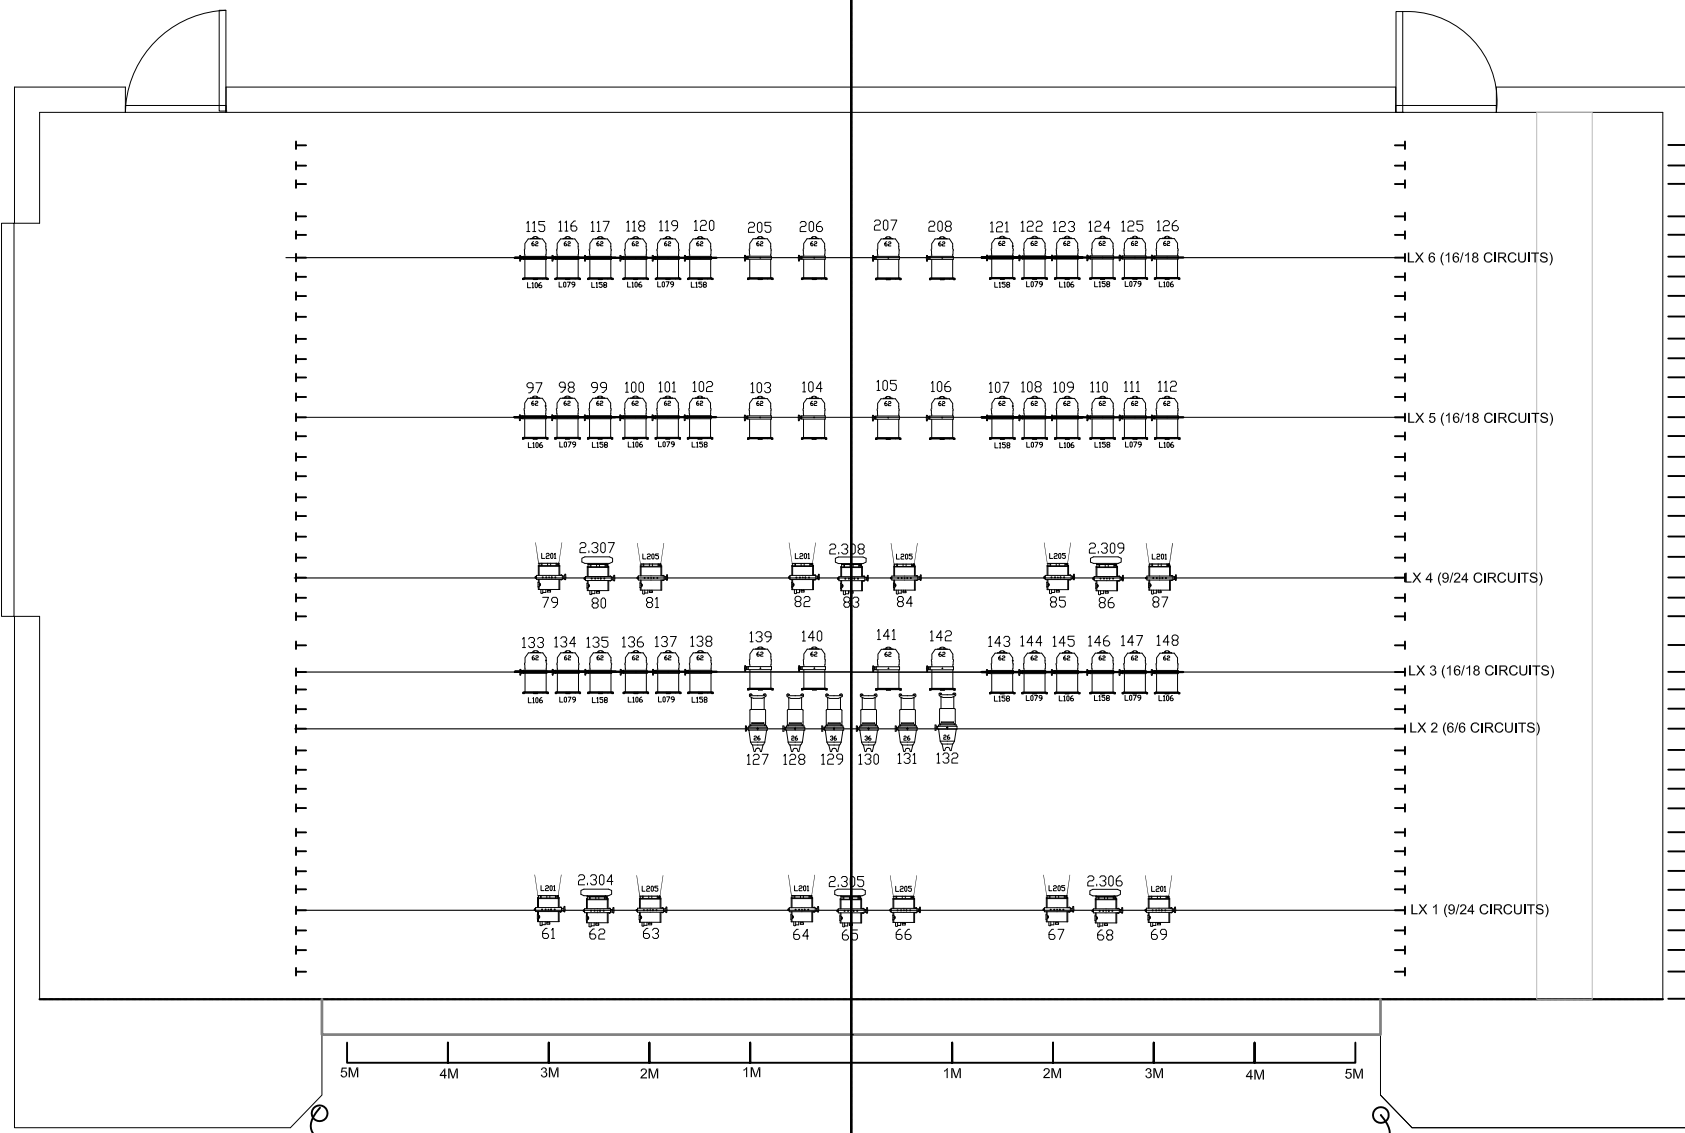

C / L

39	STAR CLOTH
38	BLACK GAUZE
37	
36	
35	LX 6
34	
33	LEGS
32	BORDER
31	
30	
29	
28	
27	LX 5
26	LEGS
25	BORDER
24	
23	
22	
21	
20	SL UP & DOWNER
19	LX 4
18	LEGS
17	BORDER
16	SR UP & DOWNER
15	LX 3
14	
13	
12	LX 2
11	
10	BORDER
9	SCREEN
8	LEGS
7	BORDER
6	
5	
4	
3	LX 1
2	
1	
	House Tabs
	Setting Line

S BOOM LEFT

PROS BOOM RIGHT

LEGEND:		RIGGED
	ETC SOURCE FOUR 15/30	20 / 20
	ETC SOURCE FOUR 25/50	11 / 20
	ETC SOURCE FOUR 50 DEGREE	0 / 9
	ETC SOURCE FOUR 36 DEGREE	2 / 10
	ETC SOURCE FOUR 26 DEGREE	10 / 10
	ETC SOURCE FOUR 19 DEGREE	6 / 8
	1200w FRESNEL	18/37
	PAR 64 - CP62	24 / 25
	6-WAY (IWB) PAR 64 - CP62	4 / 4
	ETC SOURCE FOUR PAR	2 / 17
	APOLLO SCROLLER	9 / 14

LICHFIELDGARRICK
Theatre & Studio

TITLE-Garrick Main House Standard Rig
 VENUE-Lichfield Garrick Theatre
 DRAWN BY-Jonathan Martlew
 DRAWING DETAIL-(A0at1-25JMLICHGARRICK_MAIN-V1.dwg)
 REVISIONS-FINAL DRAFT 12/01/2012
 SCALE- 1:75 @ A3

ADDITIONAL CHANNELS STAR CLOTH - ch149 + ch150	SCROLLER COLOUR BY FRAME F01-ROSCO 00 F02-ROSCO 06 F03-ROSCO 05 F04-ROSCO 31 F05-ROSCO 371 F06-ROSCO 68 F07-ROSCO 79 F08-ROSCO 26 F09-ROSCO 20 F10-ROSCO 339 F11-ROSCO 389
HOUSE LIGHT CONTROL ch193 CIRCLE ch194 STALLS ch195 AR BOXES ch196 AL BOXES ch197 UNDER CIRCLE ch198 AR AISLE ch199 AL AISLE	